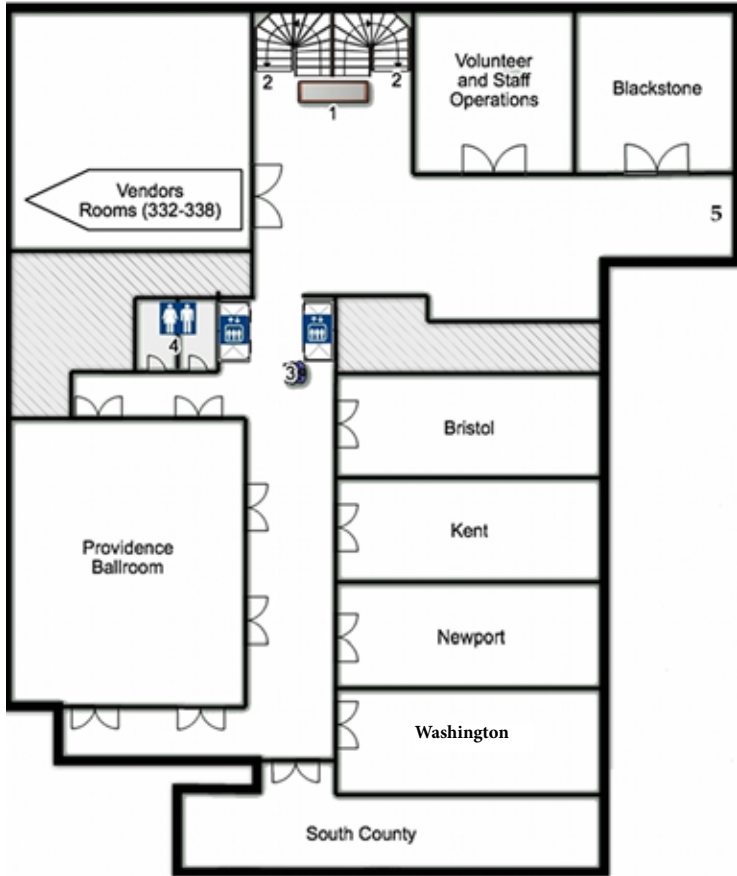

First Floor

Second Floor

Third Floor

Second Floor Vendors

Waterplace

- W1: Le Chateau Exotique
- W2: RAWR
- W3: Connection Travel
- W4: Canes4Pain
- W5: The Latex Store
- W6: PASSIONAL

- W7: IntimateFashionz
- W8: Tandy Leather
- W9: The Shoe Guy
- W10: Marvelous Mayhem
- W11: Rainbow Rope / Kinky Med.
- W12: Leather by Danny