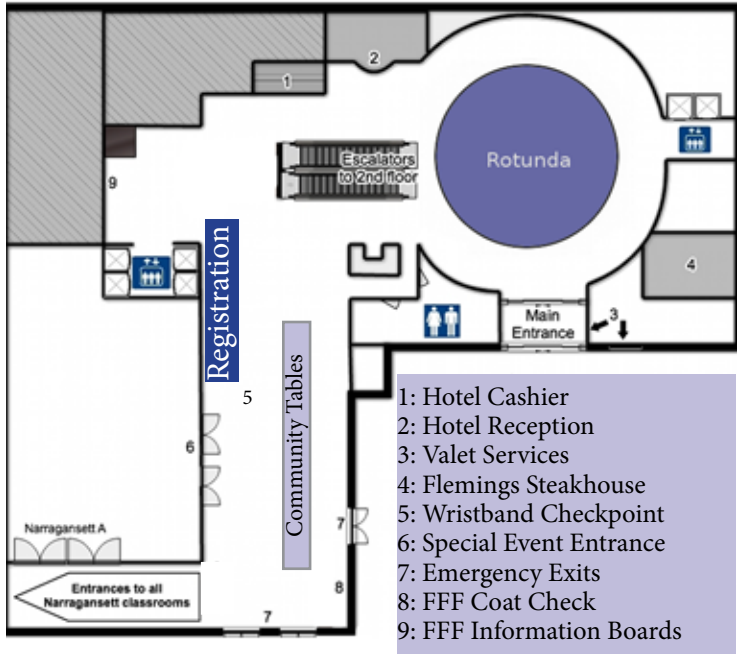

First Floor

Second Floor

Third Floor

Second Floor Vendors

Waterplace

- W1: Le Chateau Exotique
- W2: RAWR
- W3: Connection Travel
- W4: Canes4Pain
- W5: The Latex Store
- W6: PASSIONAL

- W7: IntimateFashionz
- W8: Tandy Leather
- W9: The Shoe Guy
- W10: Marvelous Mayhem
- W11: Rainbow Rope / Kinky Med.
- W12: Leather by Danny