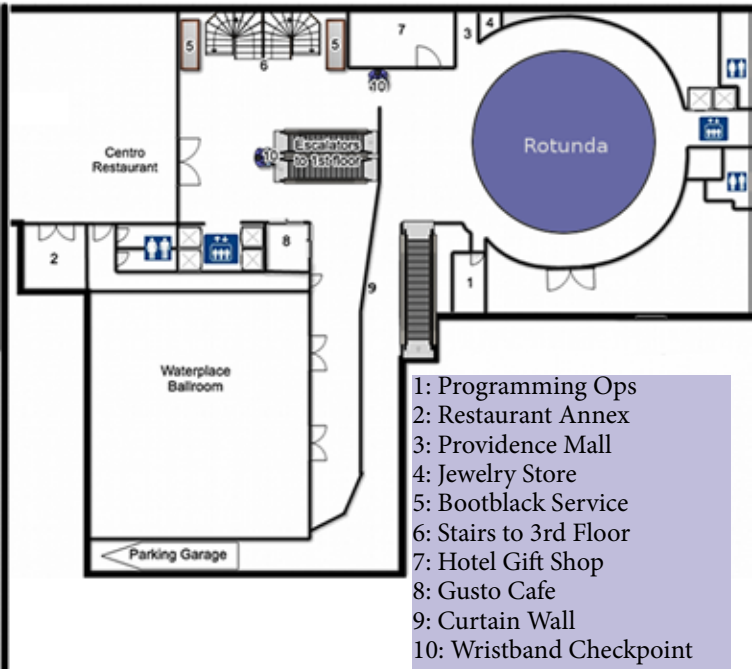

First Floor

Second Floor

Third Floor

Second Floor Vendors

Waterplace

- W1: Le Chateau Exotique
- W2: RAWR
- W3: Connection Travel
- W4: Canes4Pain
- W5: The Latex Store
- W6: PASSIONAL

- W7: IntimateFashionz
- W8: Tandy Leather
- W9: The Shoe Guy
- W10: Marvelous Mayhem
- W11: Rainbow Rope / Kinky Med.
- W12: Leather by Danny