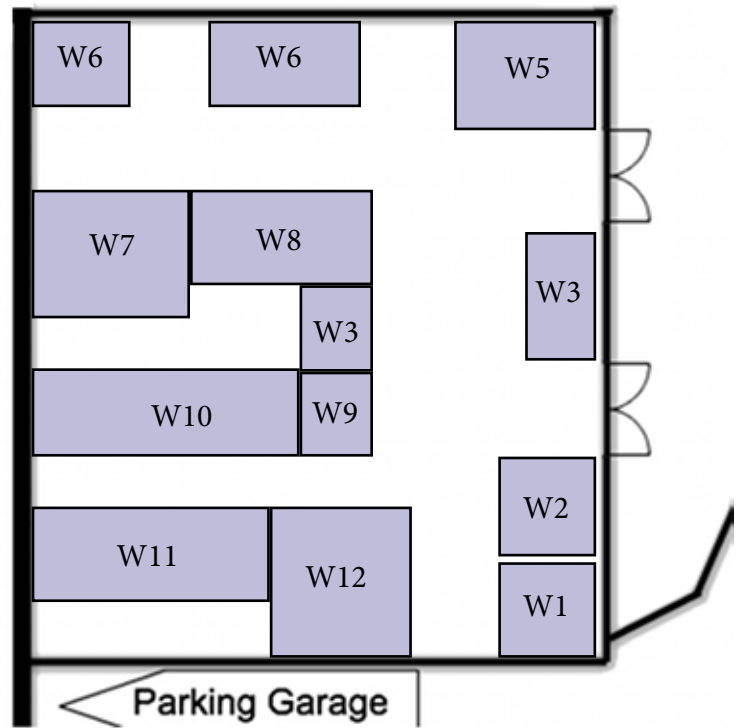

First Floor

Second Floor

Third Floor

Second Floor Vendors

Waterplace

- W1: Le Chateau Exotique
- W2: RAWR
- W3: Connection Travel
- W4: Canes4Pain
- W5: The Latex Store
- W6: PASSIONAL

- W7: IntimateFashionz
- W8: Tandy Leather
- W9: The Shoe Guy
- W10: Marvelous Mayhem
- W11: Rainbow Rope / Kinky Med.
- W12: Leather by Danny